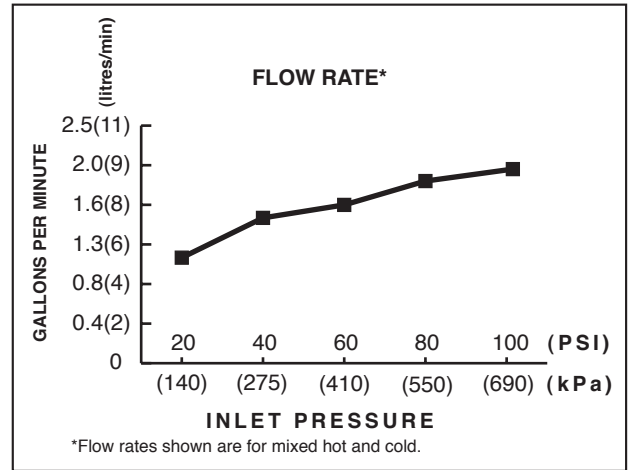

CODES AND STANDARDS

These products meet or exceed the following codes and standards:

ANSI A117.1
ASME A112.18.1M
CSA B 125
NSF 61/Section 9

Product Number	Description	Finish Options		
		Polished Chrome	PVD Blackened Bronze	PVD Satin
		002	068	295
7005 201	Centreset Sink faucet. Metal Speed Connect™ Pop-up drain. Metal Lever Handles.			

Meets the American Disabilities Act Guidelines and **ANSI A117.1** Requirements for the physically challenged.