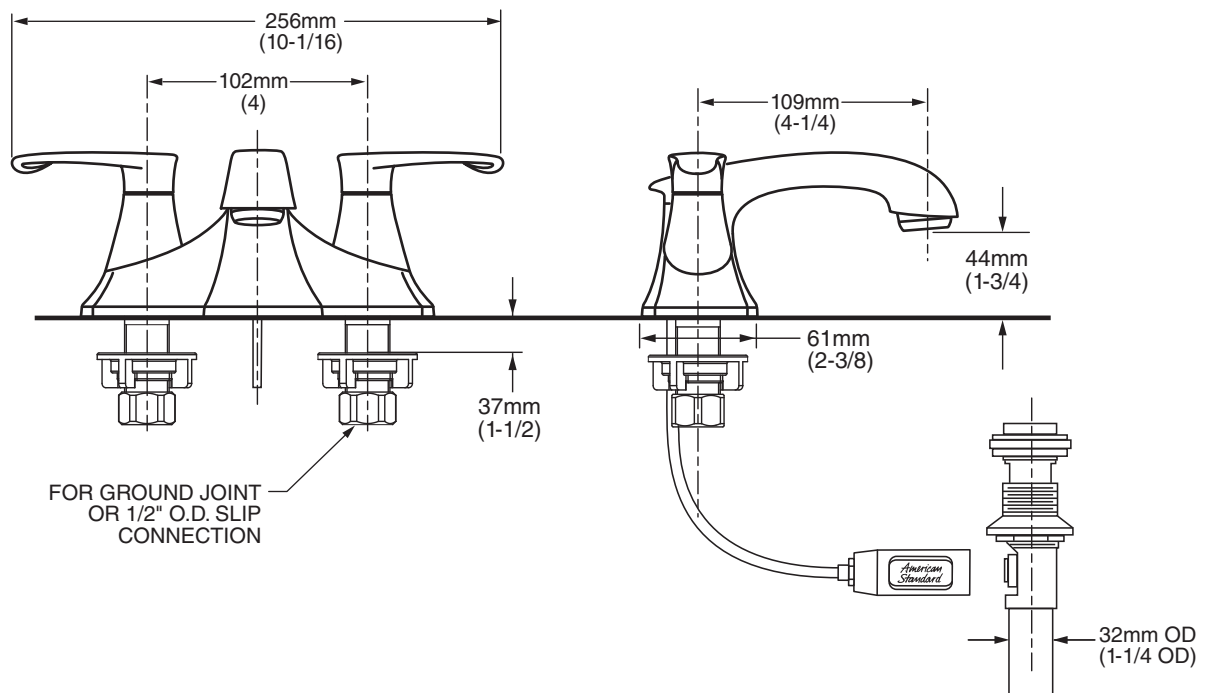

**MODEL NUMBER:**

- **7005 201 Centreset Sink**  
Metal Speed Connect™ Pop-up drain.  
Metal Lever handles.

**GENERAL DESCRIPTION:**

Centreset sink faucet on 4" (102mm) centres. 1/4 turn washerless ceramic disc valve cartridges. Durable cast brass spout and waterway with one-half inch male inlet shanks. Metal lever handles. 20 inch (500mm) long flexible stainless steel drain cable is pre-assembled to faucet body. Metal Speed Connect™ drain body with 1-1/4 inch (32mm) tail piece. 1.84 gpm/8.3L/min. maximum flow rate at 60 p.s.i. (410kPa).

**Exclusive Speed Connect Metal Drain:**

- Fewer Parts - installs in less time.
- No adjustments required - seals the first time, every time.
- Flexible stainless steel cable - installs effortlessly in tight spaces.

### CODES AND STANDARDS

These products meet or exceed the following codes and standards:

**ANSI A117.1**  
**ASME A112.18.1M**  
**CSA B 125**  
**NSF 61/Section 9**

Product Number	Description	Finish Options		
		Polished Chrome	PVD Blackened Bronze	PVD Satin
		002	068	295
7005 201	Centreset Sink faucet. Metal Speed Connect™ Pop-up drain. Metal Lever Handles.			