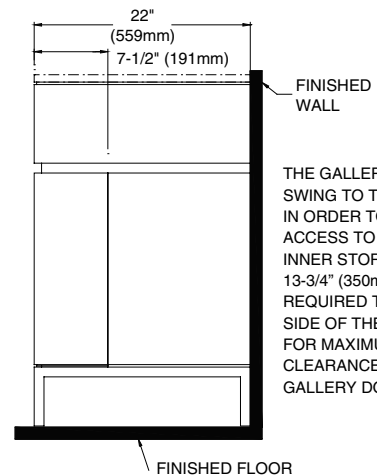

STUDIO 30" (762MM) VANITY

9205 030 Studio Wood Vanity

- Contemporary style vanity
- Birch veneer construction
- Brushed nickel plated legs
- Available in Espresso finish

Nominal Dimensions:

30" x 22" (762 x 559mm)
 35" (889mm) height without top
 35-3/4" (908mm) height with marble top

Espresso

9205 030 Studio 30" (762mm) Vanity shown with 9205 130 Marble Top and 0614 000 Studio sink

To Be Specified (Required):

- 9205 130 Laminated Marble Top** (Tavertine colour)
 30" x 22" x 3/4" (762 x 559 x 19mm)
 pre-cut for Rattan undermount sink, pre-drilled for 8" (203mm) faucet holes
- 0614 000 Studio Under Counter Sink**
 (specify sink colour)

* See faucet section for additional models available

NOTES:

DIMENSIONS SHOWN FOR LOCATION OF SUPPLIES AND "P" TRAPS ARE SUGGESTED. FAUCET NOT INCLUDED AND MUST BE ORDERED SEPARATELY. INSTALLATION INSTRUCTIONS SUPPLIED WITH SINK. PROVIDE SUITABLE REINFORCEMENT FOR ALL WALL SUPPORTS. IMPORTANT: Dimensions of fixtures are nominal and may vary within the range of tolerance established by ANSI Standard A112.19.2. These measurements are subject to change or cancellation. No responsibility is assumed for use of superseded or voided pages.

THE GALLERY DOORS SWING TO THE SIDES IN ORDER TO PROVIDE ACCESS TO THE INNER STORAGE. 13-3/4" (350mm) IS REQUIRED TO EITHER SIDE OF THE VANITY FOR MAXIMUM CLEARANCE OF THE GALLERY DOORS.