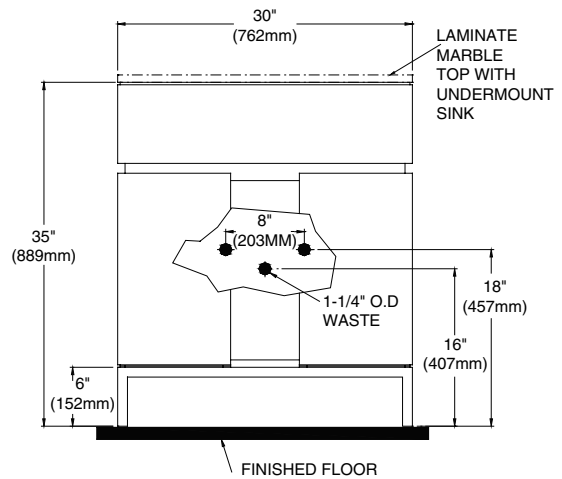

STUDIO 30" (762MM) VANITY

9205 030 Studio Wood Vanity

- Contemporary style vanity
- Birch veneer construction
- Brushed nickel plated legs
- Available in Espresso finish

Nominal Dimensions:

30" x 22" (762 x 559mm)
 35" (889mm) height without top
 35-3/4" (908mm) height with marble top

Espresso

9205 030 Studio 30" (762mm) Vanity shown with 9205 130 Marble Top and 0614 000 Studio sink

To Be Specified (Required):

- 9205 130 Laminated Marble Top** (Tavertine colour)
 30" x 22" x 3/4" (762 x 559 x 19mm)
 pre-cut for Rattan undermount sink, pre-drilled for 8" (203mm) faucet holes
- 0614 000 Studio Under Counter Sink**
 (specify sink colour)

* See faucet section for additional models available

NOTES:

DIMENSIONS SHOWN FOR LOCATION OF SUPPLIES AND "P" TRAPS ARE SUGGESTED. FAUCET NOT INCLUDED AND MUST BE ORDERED SEPARATELY. INSTALLATION INSTRUCTIONS SUPPLIED WITH SINK. PROVIDE SUITABLE REINFORCEMENT FOR ALL WALL SUPPORTS. IMPORTANT: Dimensions of fixtures are nominal and may vary within the range of tolerance established by ANSI Standard A112.19.2. These measurements are subject to change or cancellation. No responsibility is assumed for use of superseded or voided pages.

THE GALLERY DOORS SWING TO THE SIDES IN ORDER TO PROVIDE ACCESS TO THE INNER STORAGE. 13-3/4" (350mm) IS REQUIRED TO EITHER SIDE OF THE VANITY FOR MAXIMUM CLEARANCE OF THE GALLERY DOORS.