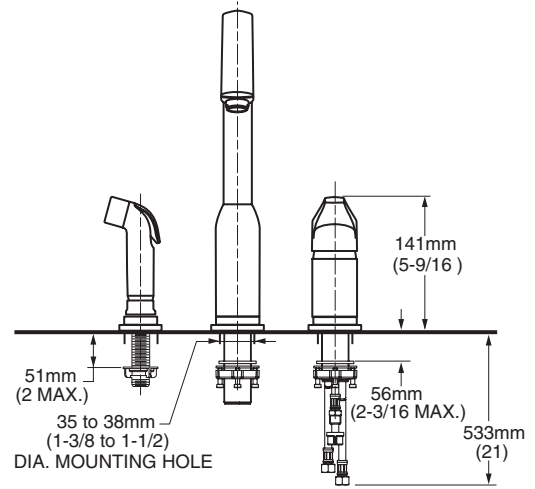

Finishes

002

075

Complementary Products: Single Control Kitchen Faucet with Pull-Out Spray, Single Control Kitchen Faucet with Pull-Out Spray, Deck Plate and Removable Soap Dish, Single Control Kitchen Faucet with Pull-Out Spray.