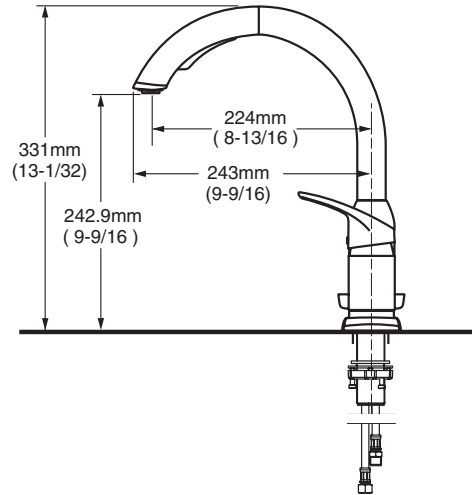

Finishes

002

075

Complementary Products: Single Control Kitchen Faucet with Pull-Out Spray, Single Control Kitchen Faucet with Pull-Out Spray, Deck Plate and Removable Soap Dish, Single Control Kitchen Faucet with Pull-Out Spray.

ARCH SINGLE CONTROL KITCHEN FAUCET WITH PULL-OUT SPRAY

rough-in dimensions

4101 350 SINGLE CONTROL KITCHEN FAUCET WITH PULL-OUT SPRAY

- Ceramic disc valving: Assures a lifetime of drip-free performance
- Durable brass construction for long life
- Discrete pull-out spray with toggle button activation - *Allows for easy adjustment from stream to spray*
- Adjustable spray patterns
- Brass swivel spout
- Metal lever handle

4101 351 SINGLE CONTROL KITCHEN FAUCET WITH PULL-OUT SPRAY, DECK PLATE AND REMOVABLE SOAP DISH

- Ceramic disc valving: Assures a lifetime of drip-free performance
- Durable brass construction for long life
- Discrete pull-out spray with toggle button activation - *Allows for easy adjustment from stream to spray*
- Adjustable spray patterns
- Brass swivel spout
- Metal lever handle
- Metal Deck Plate
- Removable Soap Dish