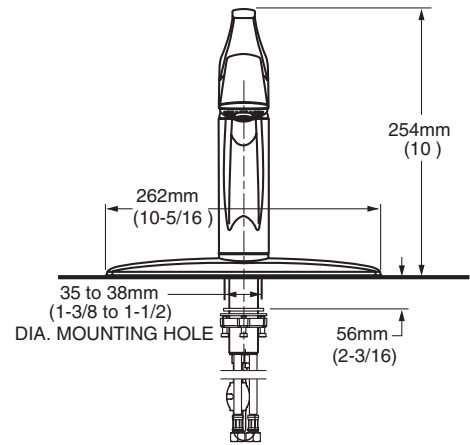

4101 100 SINGLE CONTROL KITCHEN FAUCET WITH PULL-OUT SPRAY

- Ceramic disc valving: Assures a lifetime of drip-free performance
- Durable metal swivel spout for long life
- Discrete pull-out spray with toggle button activation
  - *Allows for easy adjustment from stream to spray*
- Adjustable spray patterns
- Metal swivel spout
- Metal lever handle
- Metal Deck Plate (installation is optional)

rough-in dimensions