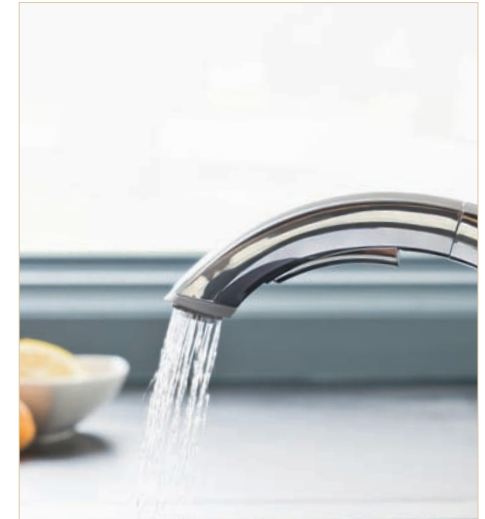

ARCH

By
American Standard

Practical and exceptionally functional, this stunning new collection features a total of four unique models that all feature the very distinct Arch design elements. Customers can choose from three Hi Arch model Pull Out Faucets that incorporate a toggle button on the underside of the faucet allowing for easy adjustment from water stream to water spray or, a more traditional conventional height model that is available with or without side spray. The Arch Collection also features a design matched Soap Dish that can be mounted with or without escutcheon plate.

Available in:
Polished Chrome and Stainless Steel (PVD).

ARCH PULL OUT KITCHEN FAUCET 4101 100

OPTIONAL SPRAY PATTERNS

FEATURES:

- PVD Finish •
- Discrete Pull-out Spout with Toggle Button Activation •
- Adjustment from stream to Spray (On applicable models) •
- Metal Lever Handle •
- Tarnish, Scratch and Corrosion Resistant Finishes •
- Limited Lifetime Warranty •