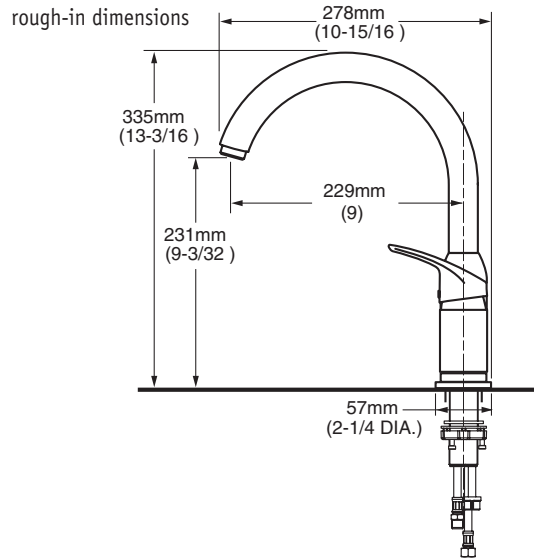

ARCH SINGLE CONTROL KITCHEN FAUCET WITH HI-FLOW SPOUT

4101 301 SINGLE CONTROL KITCHEN FAUCET WITH HI-FLOW SPOUT (Shown with Optional Deck Plate 4101 101P)

- Ceramic disc valving: Assures a lifetime of drip-free performance
- Durable brass swivel spout for long life
- Metal lever handle
- Color matched side spray
- Deck Plate 4101 101P sold separately