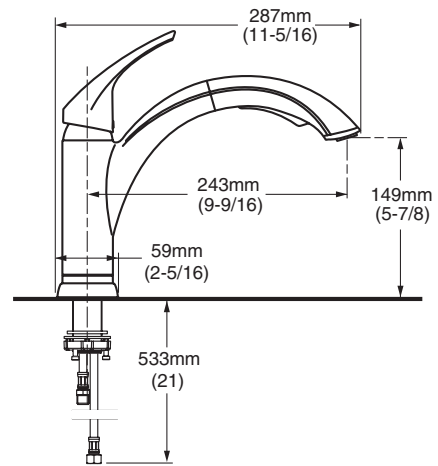

4101 100 SINGLE CONTROL KITCHEN FAUCET WITH PULL-OUT SPRAY

- Ceramic disc valving: Assures a lifetime of drip-free performance
- Durable metal swivel spout for long life
- Discrete pull-out spray with toggle button activation
  - *Allows for easy adjustment from stream to spray*
- Adjustable spray patterns
- Metal swivel spout
- Metal lever handle
- Metal Deck Plate (installation is optional)

rough-in dimensions