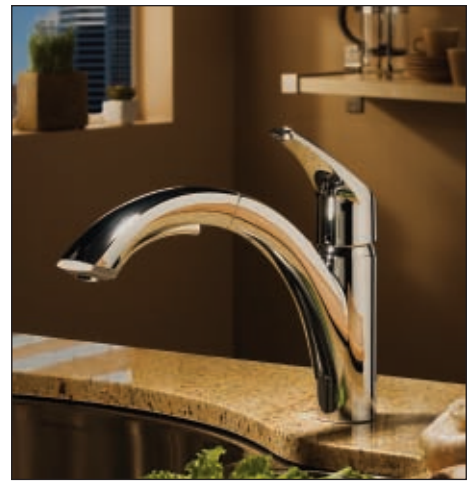

Practical and exceptionally functional this stunning new Collection features a total of four unique models that all feature the very distinct Arch design elements: Customers can choose from three Hi Arch models of Pull Out Faucets that all incorporate a comfortable toggle button on the underside of the faucet allowing for easy adjustment from water stream to water spray, or, a more traditional conventional height model that is available with or without side spray. The Collection also features a design matched Soap Dish that can be mounted with or without escutcheon plate.