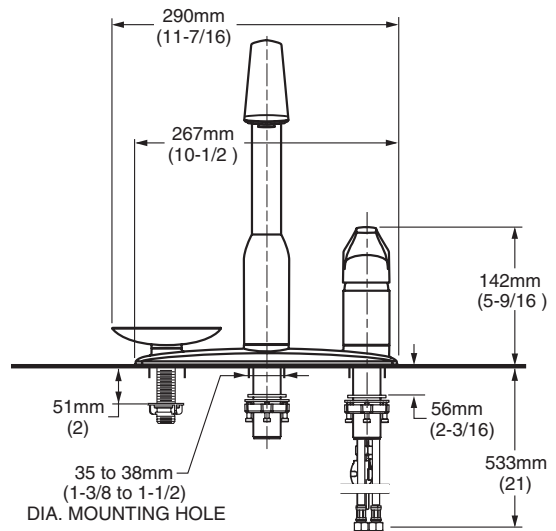

ARCH SINGLE CONTROL KITCHEN FAUCET WITH PULL-OUT SPRAY

rough-in dimensions

4101 350 SINGLE CONTROL KITCHEN FAUCET WITH PULL-OUT SPRAY

- Ceramic disc valving: Assures a lifetime of drip-free performance
- Durable brass construction for long life
- Discrete pull-out spray with toggle button activation - *Allows for easy adjustment from stream to spray*
- Adjustable spray patterns
- Brass swivel spout
- Metal lever handle

4101 351 SINGLE CONTROL KITCHEN FAUCET WITH PULL-OUT SPRAY, DECK PLATE AND REMOVABLE SOAP DISH

- Ceramic disc valving: Assures a lifetime of drip-free performance
- Durable brass construction for long life
- Discrete pull-out spray with toggle button activation - *Allows for easy adjustment from stream to spray*
- Adjustable spray patterns
- Brass swivel spout
- Metal lever handle
- Metal Deck Plate
- Removable Soap Dish