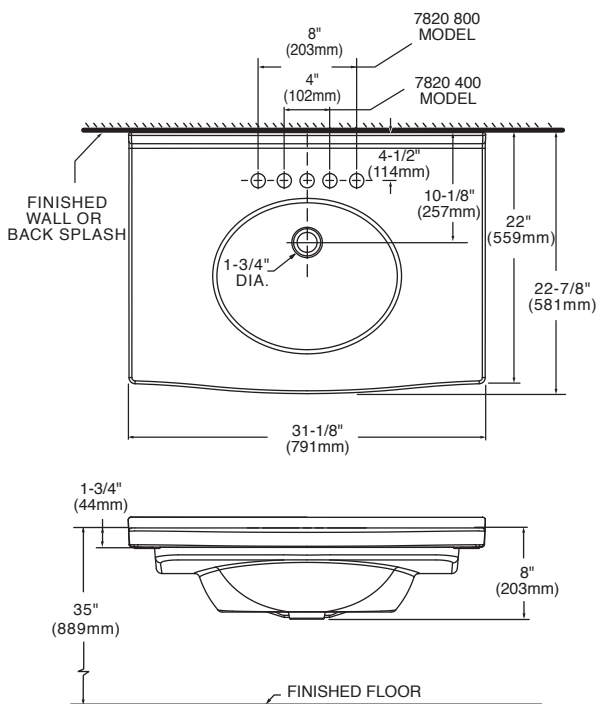

CASCADA 30" (762MM) VANITY

9437 200 Cascada Wood Vanity

- Clean traditional style vanity
- Constructed from Birch solids and veneers
- Three large drawers can be used for storage
- Great with the **Newbern Top** (7820 800/400) (Ordered separately)
- Available in Tobacco finish

Nominal Dimensions:

30" x 21" (762 x 533mm)

33-1/4" (845mm) height

To Be Specified (Recommended, ordered separately):

- 7820 800 Newbern FFC Top, 8" (203mm) centres
- 7820 400 Newbern FFC Top, 4" (102mm) centres

9437 200 Cascada 30" (762mm) Vanity shown with 7820 400 Newbern Fine FireClay Top

Espresso

Tobacco

NEWBERN VANITY TOP

CASCADA 30" (762MM) VANITY

NOTES:

* DIMENSIONS SHOWN FOR LOCATION OF SUPPLIES AND "P" TRAPS ARE SUGGESTED. ANCHOR SCREWS NOT INCLUDED. FAUCET NOT INCLUDED AND MUST BE ORDERED SEPARATELY. INSTALLATION INSTRUCTIONS SUPPLIED WITH SINK. PROVIDE SUITABLE REINFORCEMENT FOR ALL WALL SUPPORTS. IMPORTANT: Dimensions of fixtures are nominal and may vary within the range of tolerance established by ANSI Standard A112.19.2. These measurements are subject to change or cancellation. No responsibility is assumed for use of superseded or voided pages.