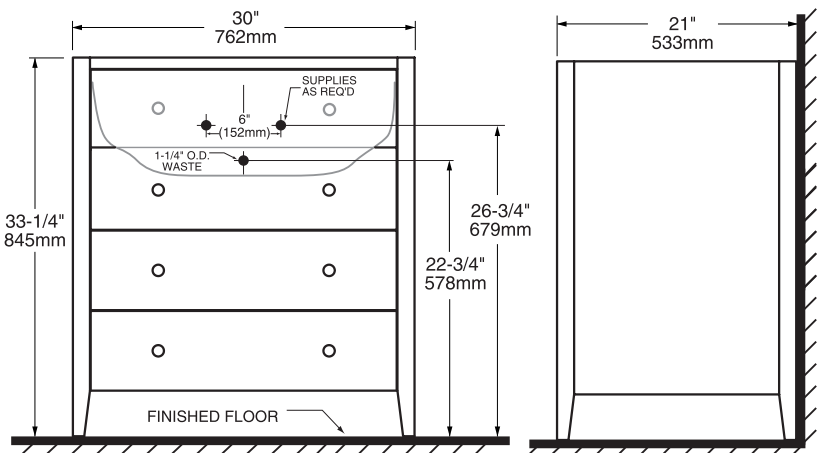

CASCADA 30" (762MM) VANITY

9437 200 Cascada Wood Vanity

- Clean traditional style vanity
- Constructed from Birch solids and veneers
- Three large drawers can be used for storage
- Great with the **Newbern Top** (7820 800/400) (Ordered separately)
- Available in Tobacco finish

Nominal Dimensions:

30" x 21" (762 x 533mm)

33-1/4" (845mm) height

To Be Specified (Recommended, ordered separately):

- 7820 800 Newbern FFC Top, 8" (203mm) centres
- 7820 400 Newbern FFC Top, 4" (102mm) centres

9437 200 Cascada 30" (762mm) Vanity shown with 7820 400 Newbern Fine FireClay Top

Espresso

Tobacco

NEWBERN VANITY TOP

CASCADA 30" (762MM) VANITY

NOTES:

* DIMENSIONS SHOWN FOR LOCATION OF SUPPLIES AND "P" TRAPS ARE SUGGESTED. ANCHOR SCREWS NOT INCLUDED. FAUCET NOT INCLUDED AND MUST BE ORDERED SEPARATELY. INSTALLATION INSTRUCTIONS SUPPLIED WITH SINK. PROVIDE SUITABLE REINFORCEMENT FOR ALL WALL SUPPORTS. IMPORTANT: Dimensions of fixtures are nominal and may vary within the range of tolerance established by ANSI Standard A112.19.2. These measurements are subject to change or cancellation. No responsibility is assumed for use of superseded or voided pages.