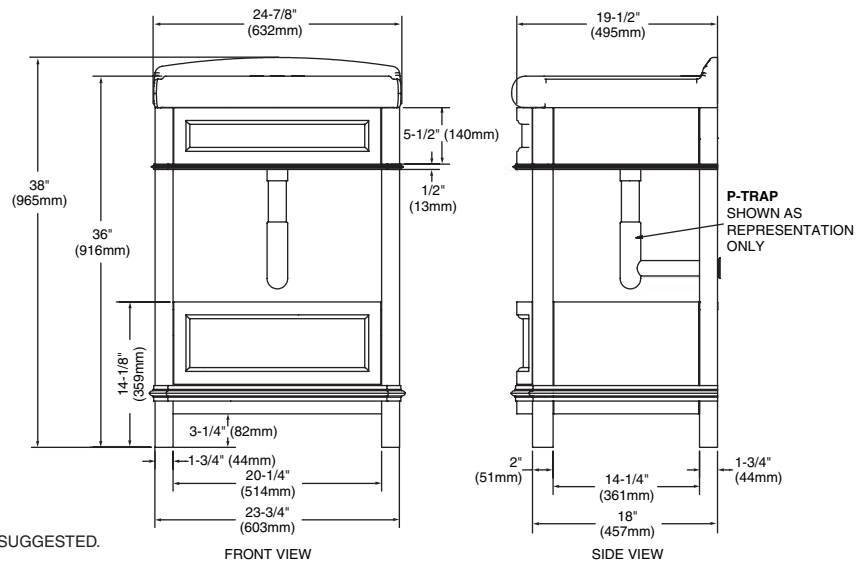

Warm Walnut

Nominal Dimensions:

23-3/4" x 19-1/2" (603 x 495mm)

38" height (965mm) with Townsend Vanity Top

To Be Specified (Required):

- ❑ 0555 104 Townsend Vitreous China Top with faucet holes on 4" (102mm) centres
- ❑ 0555 108 Townsend Vitreous China Top with faucet holes on 8" (203mm) centres

To Be Specified (Optional):

- ❑ 9210 200 Generations Demi Apothecary
- ❑ 9210 101 Generations Mirror
- ❑ 9210 300 Generations Stool

To Be Specified (Recommended):

- ❑ Faucet* and Finish:
- ❑ Supplies & Stops:

* See faucet section for additional models available

NOTES:

DIMENSIONS SHOWN FOR LOCATION OF SUPPLIES AND "P" TRAPS ARE SUGGESTED. FAUCET NOT INCLUDED AND MUST BE ORDERED SEPARATELY. INSTALLATION INSTRUCTIONS SUPPLIED WITH SINK. PROVIDE SUITABLE REINFORCEMENT FOR ALL WALL SUPPORTS. IMPORTANT: Dimensions of fixtures are nominal and may vary within the range of tolerance established by ANSI Standard A112.19.2 These measurements are subject to change or cancellation. No responsibility is assumed for use of superseded or voided pages.