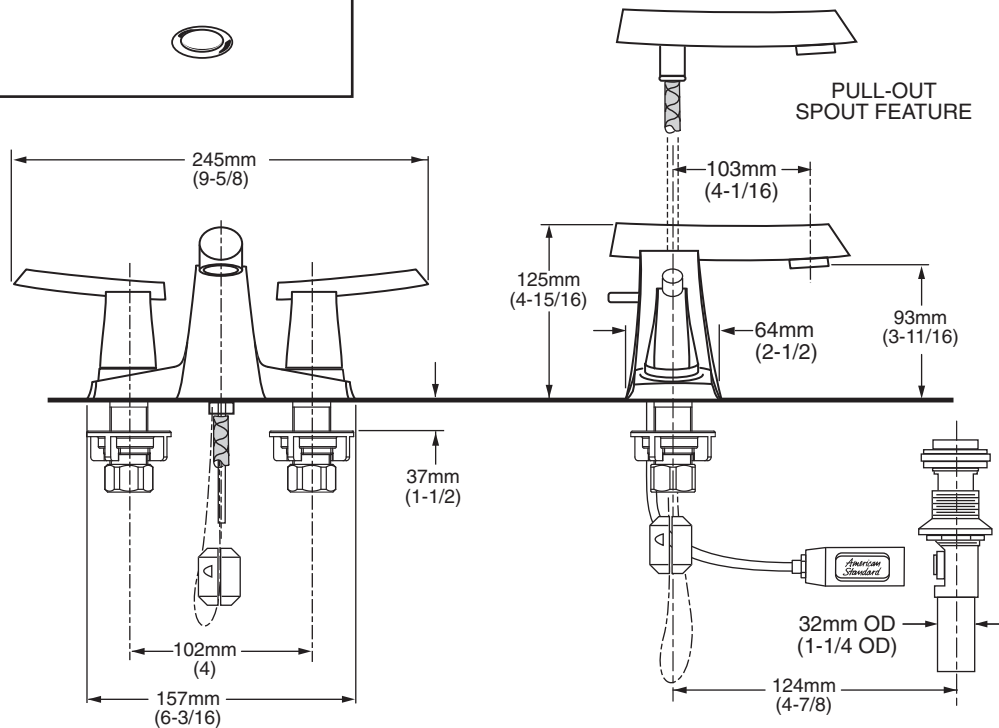

American Standard

GREEN TEA TWO-HANDLE CENTRESET SINK FAUCET WITH PULL-OUT SPOUT

MODEL NUMBER:

- 7010 201 Centreset Sink with Pull-Out Spout
Metal Speed Connect™ Pop-up drain.
Metal Lever handles.

GENERAL DESCRIPTION:

Centreset sink faucet on 4" (102mm) centres. 1/4 turn washerless ceramic disc valve cartridges. Durable cast brass valve bodies with one-half inch male inlet shanks. Brass pull-out spray spout (can be locked to spout base if desired). Complete with two integral check valves. Metal lever handles. 20 inch (500mm) long flexible stainless steel drain cable is pre-assembled to faucet body. Metal Speed Connect™ drain body with 1-1/4 inch (32mm) tail piece. 1.25 gpm/5.7L/min. maximum flow rate at 60 p.s.i. (410kPa).