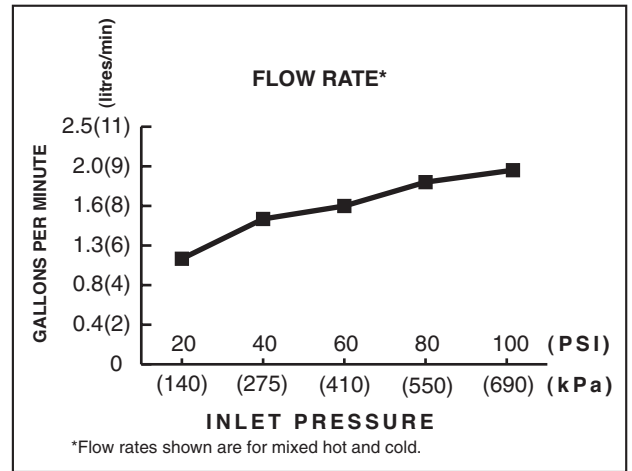

GREEN TEA TWO-HANDLE CENTRESET SINK FAUCET WITH PULL-OUT SPOUT

CODES AND STANDARDS

These products meet or exceed the following codes and standards:

ANSI A117.1
ASME A112.18.1M
NSF 61/Section 9
IAPMO (cUPC)

Product Number	Description	Finish Options	
		Polished Chrome	PVD Stainless Steel
		002	075
7010 201	Centreset Sink faucet. Metal Speed Connect™ Pop-up drain. Metal Lever Handles.