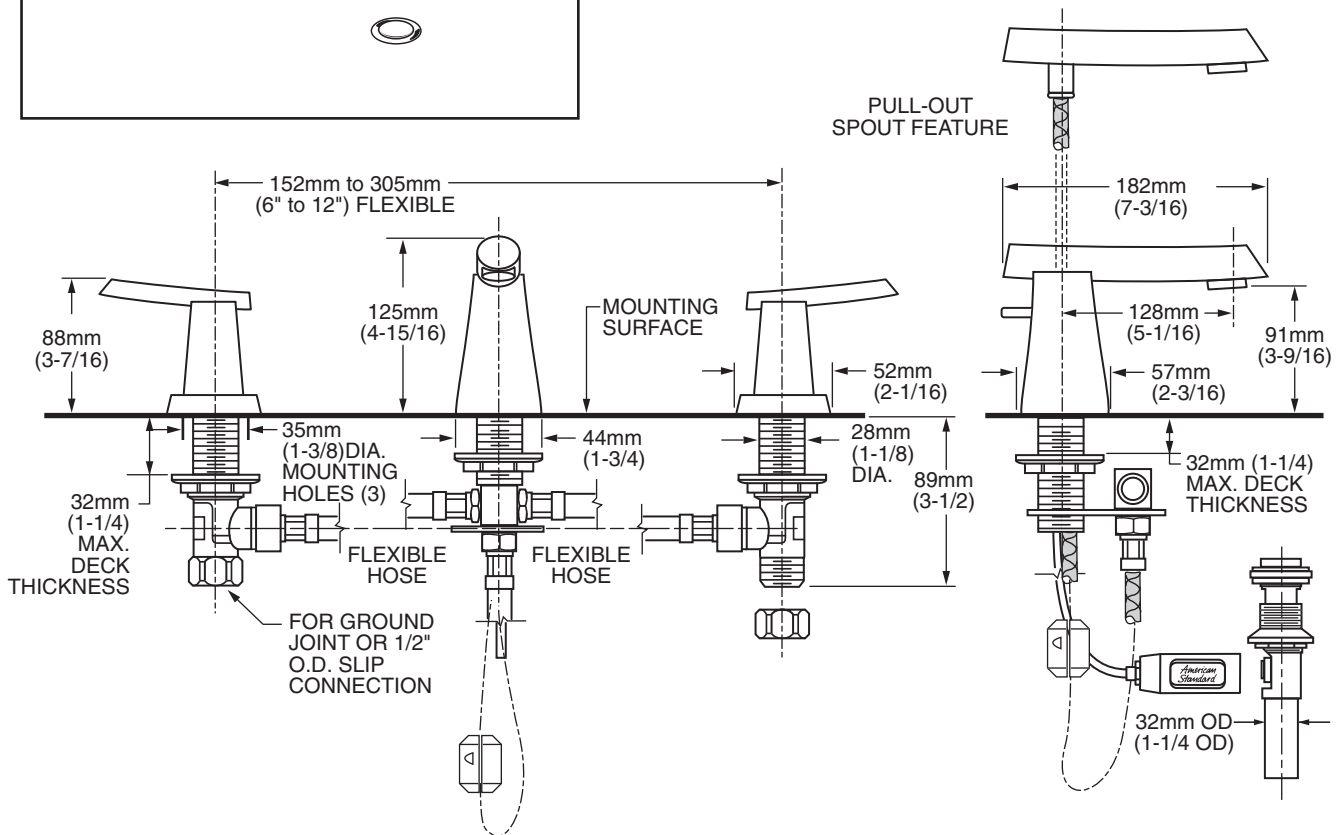

Centreset sink faucet on 4" (102mm) centres. 1/4 turn washerless ceramic disc valve cartridges. Durable cast brass valve bodies with one-half inch male inlet shanks. Brass pull-out spray spout (can be locked to spout base if desired). Complete with two integral check valves. Metal lever handles. 20 inch (500mm) long flexible stainless steel drain cable is pre-assembled to faucet body. Metal Speed Connect™ drain body with 1-1/4 inch (32mm) tail piece. 1.25 gpm/5.7L/min. maximum flow rate at 60 p.s.i. (410kPa).

MODEL NUMBER:

- 7010 801 Widespread Sink with Pull-Out Spout
Metal Speed Connect™ Pop-up drain.
Metal Lever handles.

GENERAL DESCRIPTION:

Cast brass valve bodies with flexible hose connections for 6" to 12" (152 to 305mm) installations. 1/4 turn washerless ceramic disk valve cartridges. Metal spout body with brass pull-out spout (can be locked to spout base if desired) Two integral check valves. One-half inch male inlet shanks with brass coupling nuts. 20 inch (500mm) long flexible stainless steel drain cable is pre-assembled to faucet body. Metal Speed Connect™ drain body with 1-1/4 inch (32mm) tailpiece.
1.25 gpm/5.7L/min. maximum flow rate at 60 p.s.i. (410kPa).