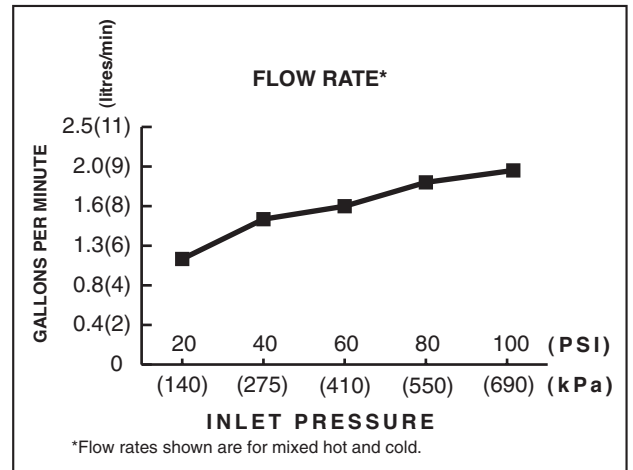

GREEN TEA TWO-HANDLE WIDESPREAD SINK FAUCET WITH PULL-OUT SPOUT

CODES AND STANDARDS

These products meet or exceed the following codes and standards:

- ANSI A117.1
- ASME A112.18.1M
- NSF 61/Section 9
- IAPMO (cUPC)

Product Number	Description	Finish Options	
		Polished Chrome	PVD Stainless Steel
		002	075
7010 801	Two-Handle Sink faucet. Metal Speed Connect™ Pop-up drain. Metal Lever Handles.