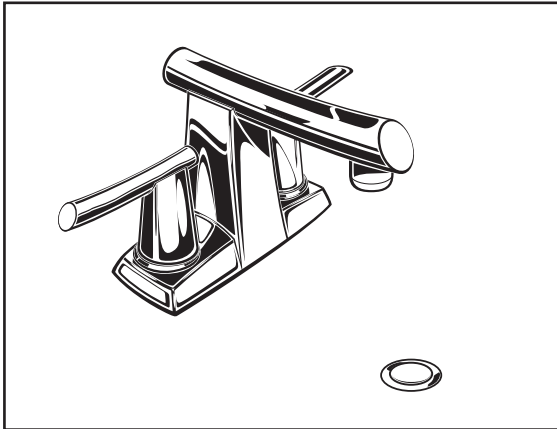

American Standard

GREEN TEA TWO-HANDLE CENTRESET SINK FAUCET WITH PULL-OUT SPOUT

MODEL NUMBER:

- 7010 201 Centreset Sink with Pull-Out Spout
Metal Speed Connect™ Pop-up drain.
Metal Lever handles.

GENERAL DESCRIPTION:

Centreset sink faucet on 4" (102mm) centres. 1/4 turn washerless ceramic disc valve cartridges. Durable cast brass valve bodies with one-half inch male inlet shanks. Brass pull-out spray spout (can be locked to spout base if desired). Complete with two integral check valves. Metal lever handles. 20 inch (500mm) long flexible stainless steel drain cable is pre-assembled to faucet body. Metal Speed Connect™ drain body with 1-1/4 inch (32mm) tail piece. 1.25 gpm/5.7L/min. maximum flow rate at 60 p.s.i. (410kPa).