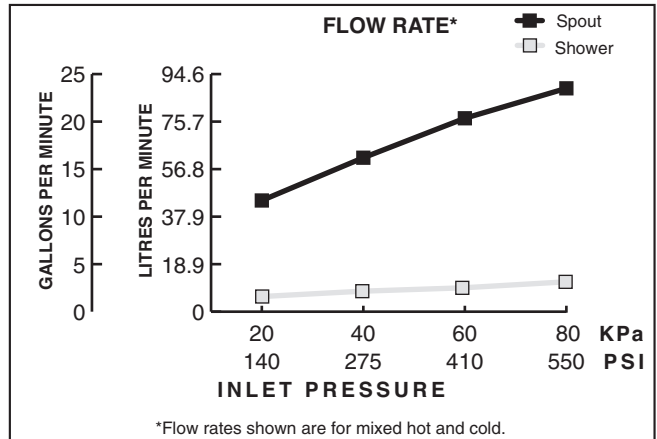

CODES AND STANDARDS

These products meet or exceed the following codes and standards:

- ANSI A117.1
- ASME A112.18.1M
- IAPMO (cUPC)

Check local plumbing codes. Some installations may require a vacuum breaker.

Product Number	Description	Finish Options	
		Polished Chrome	PVD Stainless Steel
		002	075
7010 901	Deck-Mount Tub Filler. Personal shower. Metal Lever handles.		
7010 900	Deck-Mount Tub Filler. Less personal shower. Metal Lever handles.