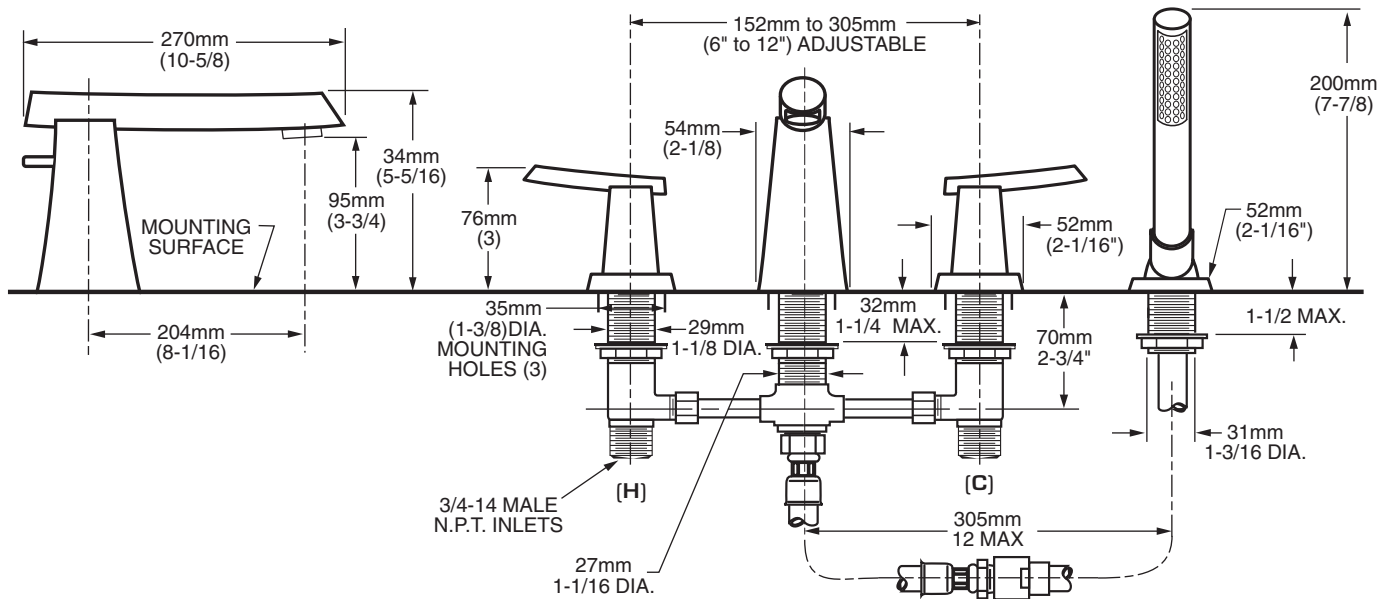

GENERAL DESCRIPTION:

Durable brass spout with built-in diverter (on 7010 901). Rigid brass and copper waterway below deck. Brass valve bodies with 3/4" (19 mm) NPT inlets. 1/4 turn washerless ceramic disc valve cartridges. Personal shower features a 6-1/2' (1,981 mm) long hose (1-1/2' (457 mm) heavy duty hose and 5' (1,524 mm) decorative hose.) 2.15 gpm/9.5L/min. maximum flow rate.

PRODUCT FEATURES:

Brass Construction: Durable. Ideal for prolonged contact with water. Provides the finest surface for application of all finishes.

Ceramic Disc Valve Cartridges: Assures a lifetime of drip-free performance.

Choice of Finishes: Available in Polished Chrome, and Stainless Steel (PVD).