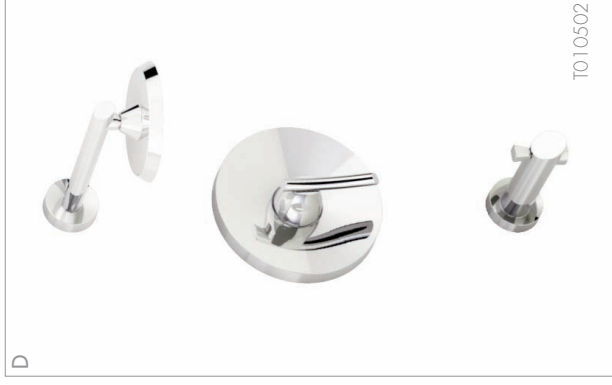

Green Tea Collection

7010201

7010801

7010901

7010502

18" - 7010180
24" - 7010240

7010211

7010230

7010190

7010024

- A - 4" Centreset Faucet
- B - 8" Widespread Faucet
- C - Deck-Mount Tub Filler with Personal Shower and Integral Diverter
- D - Bath/Shower Trim Kit
- E - 18" Towel Bar
  24" Towel Bar
- F - Single Robe Hook
  7010211 Double Robe Hook
  (not Show)
- G - Toilet Tissue Holder
- H - Towel Ring - 6" Diameter Ring
- I - 24" Glass Shelf

SPEED CONNECT™ DRAIN
Fastest to install
The ingenious drain design is an American Standard exclusive.