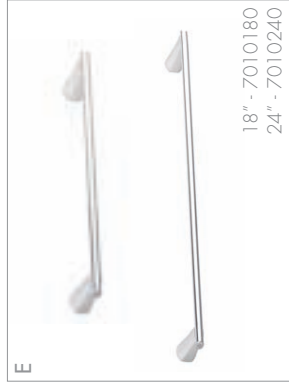

18" - 7010180
24" - 7010240