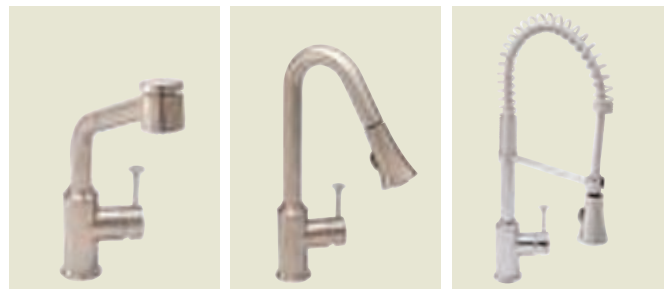

Finishes *See Color Section for larger samples*

002

Complementary Products: Single Control Kitchen Faucet with Pull-Out Spray, Single Control Kitchen Faucet with Pull-Down Spray, Single Control Semi-Professional Kitchen Faucet.