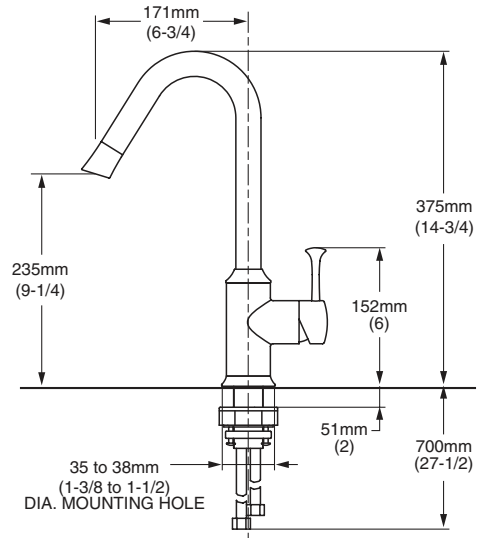

rough-in dimensions

4332 400 SINGLE CONTROL BAR FAUCET WITH HI-FLOW SPOUT

- Ceramic disc valving: Assures a lifetime of drip-free performance
- Durable brass construction for long life
- Brass swivel spout
- Metal lever handle