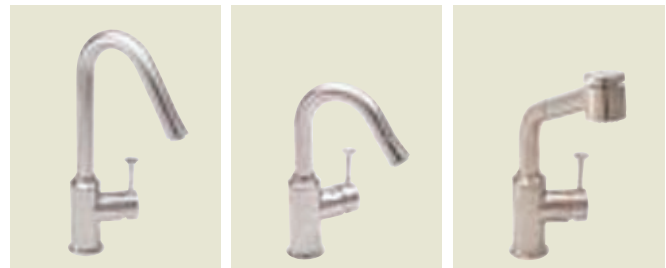

## 4335 020 SINGLE CONTROL EXTENDER KITCHEN FAUCET

- Ceramic disc valving: Assures a lifetime of drip-free performance
- Durable brass construction for long life
- Swivel spray automatically extends when water is turned on
- Retracts when water is turned off
- Rotates easily for full sink coverage
- Adjustable spray patterns
- Metal lever handle

rough-in dimensions

**Finishes** See Color Section for larger samples

002

075

Complementary Products: Single Control Kitchen Faucet with Pull-Out Spray, Single Control Kitchen Faucet with Pull-Down Spray, Single Control Semi-Professional Kitchen Faucet.