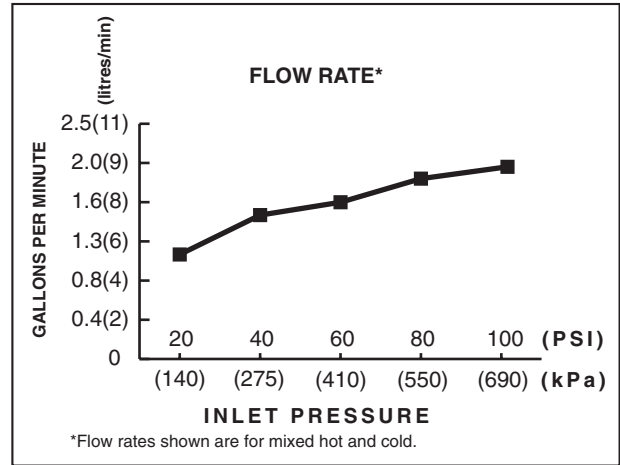

CODES AND STANDARDS

These products meet or exceed the following codes and standards:

ANSI A117.1
ASME A112.18.1M
NSF 61
IAPMO (cUPC)

Product Number	Description	Finish Options	
		Polished Chrome	PVD Satin
		002	295
2590 801	Sink faucet with Metal Speed Connect™ Pop-up drain. Metal Lever Handles.