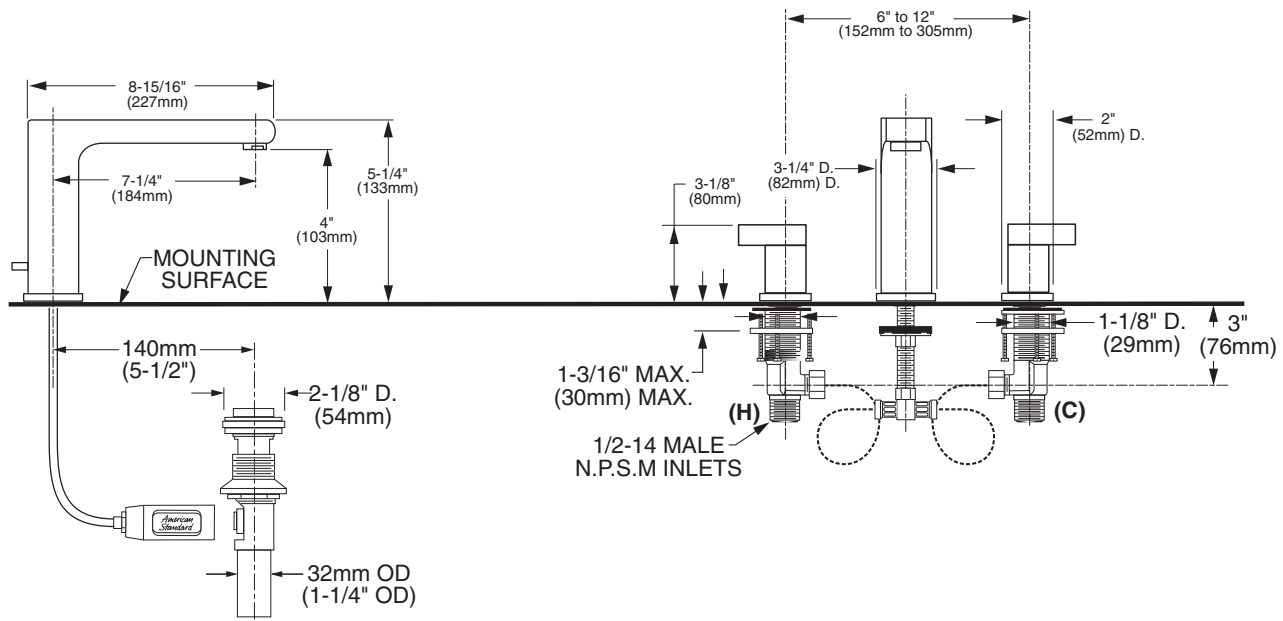

#### 2590 801 Widespread Sink

Metal Speed Connect™ Pop-up drain.  
Metal Lever handles.

### GENERAL DESCRIPTION:

Cast brass valve bodies with flexible hose connections for 6" to 12" (152 to 305mm) installations. 1/4 turn washerless ceramic disk valve cartridges. Brass spout. One-half inch male inlet shanks with brass coupling nuts. 20 inch (500mm) long flexible stainless steel drain cable is pre-assembled to spout. Metal Speed Connect™ drain body with 1-1/4 inch (32mm) tailpiece. 1.25gpm(1.5gpm US)/5.7L/min. maximum flow rate at 60 p.s.i. (410kPa).

**Low Lead:** Meets NSF Standard 61

**Exclusive Speed Connect™ Metal Drain:**

- Fewer parts. Installs in less time.
- No adjustments required - seals the first time, every time.
- Flexible stainless steel cable - installs effortlessly in tight spaces.