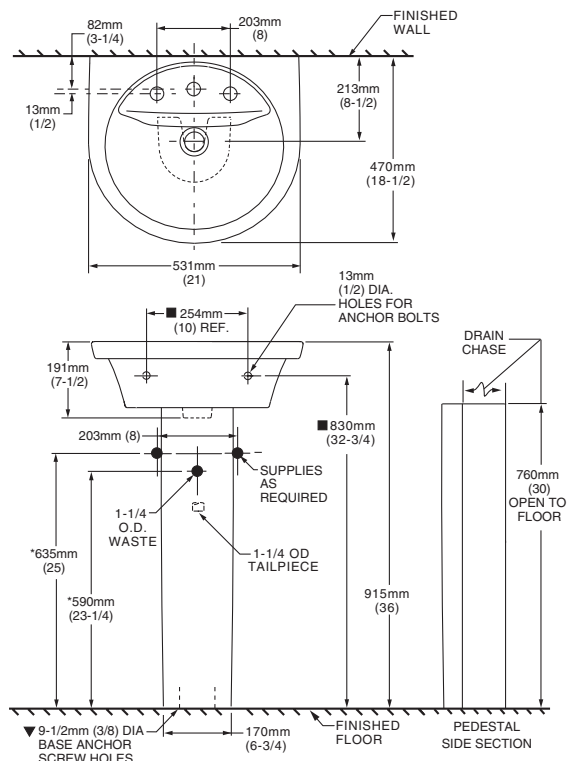

#### Nominal Dimensions:

531 x 470 x 915mm  
(21" x 18-1/2" x 36")

#### SEPARATE COMPONENT PARTS:

- 0403 004** Pedestal Top - 102mm (4") centres
- 0403 008** Pedestal Top - 203mm (8") centres
- 0010 000** Pedestal base only

#### Bowl Sizes:

445mm wide, 292mm front to back, 152mm deep (17-1/2" wide, 11-1/2" front to back, 6" deep)

#### NOTES:

- ★ DIMENSIONS SHOWN FOR LOCATION OF SUPPLIES AND "P" TRAPS ARE SUGGESTED.
- ▼ PEDESTAL ANCHORING SCREWS NOT INCLUDED. INSTALLATION INSTRUCTIONS SUPPLIED WITH BASIN.
- SUITABLE FOR REINFORCEMENT ONLY. ACTUAL DIMENSIONS MUST BE TAKEN FROM FIXTURE.
- FAUCETS NOT INCLUDED AND MUST BE ORDERED SEPARATELY. PROVIDE SUITABLE REINFORCEMENT FOR ALL WALL SUPPORTS.
- IMPORTANT: Dimensions of fixtures are nominal and may vary within the range of tolerance established by ANSI Standard A112.19.2
- These measurements are subject to change or cancellation. No responsibility is assumed for use of superseded or voided pages.