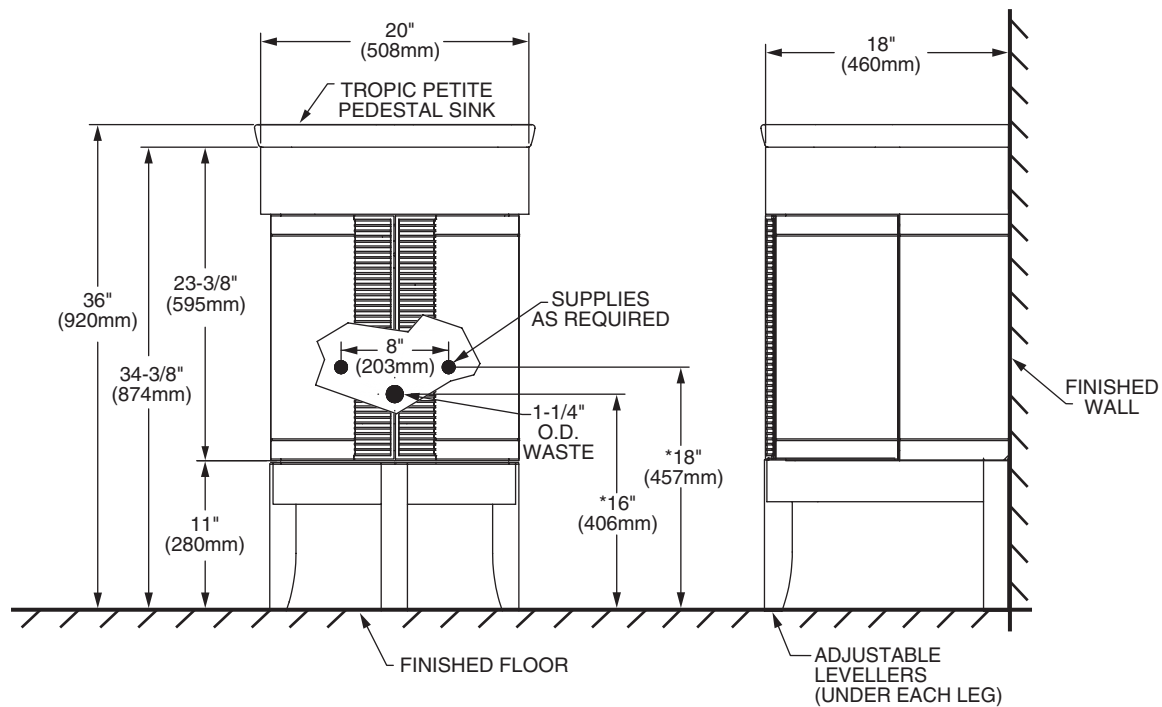

Nominal Dimensions:

20" x 18-5/16" (508 x 464mm)

23-3/8" height (594mm)

9212 400 Stand For Tropic Wall Hung

- Optional for floor-mounting washstand

Nominal Dimensions:

20" x 18-5/16" (508 x 464mm)

34-3/8" height (873mm) from floor to top of washstand

Meets or Exceeds the Following Specifications:

- ASTM E133-2002

SEE REVERSE SIDE FOR ADDITIONAL
ROUGHING-IN DIMENSIONS

To Be Specified (Required):

- ❑ **0403 004** Tropic vitreous china top - 4" (102mm) faucet holes (White - 020)
- or
- ❑ **0403 008** Tropic vitreous china top - 8" (203mm) faucet holes (White - 020)

Nutmeg

NOTES:

- * DIMENSIONS SHOWN FOR LOCATION OF SUPPLIES AND "P" TRAP ARE SUGGESTED.
- ▼ ANCHOR SCREWS FOR LAVATORY AND PEDESTAL NOT INCLUDED.
- FAUCETS NOT INCLUDED AND MUST BE ORDERED SEPARATELY.
- PROVIDE SUITABLE REINFORCEMENT FOR ALL WALL SUPPORTS.

IMPORTANT: Dimensions of fixtures are nominal and may vary within the range of tolerances established by ANSI Standard A112.19.9M. These measurements are subject to change or cancellation. No responsibility is assumed for use of superseded or voided pages.