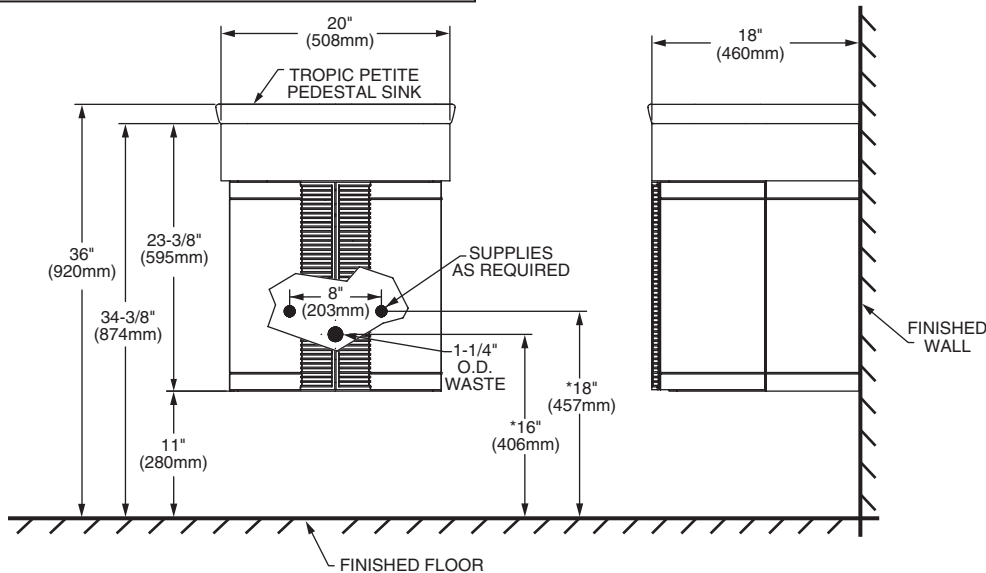

Nominal Dimensions:

20" x 18-5/16" (508 x 464mm)

23-3/8" height (594mm)

9212 400 Stand For Tropic Wall Hung

- Optional for floor-mounting washstand

Nominal Dimensions:

20" x 18-5/16" (508 x 464mm)

34-3/8" height (873mm) from floor to top of washstand

Meets or Exceeds the Following Specifications:

- ASTM E133-2002

SEE REVERSE SIDE FOR ADDITIONAL
ROUGHING-IN DIMENSIONS

To Be Specified (Required):

- ❑ **0403 004** Tropic vitreous china top - 4" (102mm) faucet holes (White - 020)
- or
- ❑ **0403 008** Tropic vitreous china top - 8" (203mm) faucet holes (White - 020)

Nutmeg

NOTES:

- * DIMENSIONS SHOWN FOR LOCATION OF SUPPLIES AND "P" TRAP ARE SUGGESTED.
- ▼ ANCHOR SCREWS FOR LAVATORY AND PEDESTAL NOT INCLUDED.
- FAUCETS NOT INCLUDED AND MUST BE ORDERED SEPARATELY.
- PROVIDE SUITABLE REINFORCEMENT FOR ALL WALL SUPPORTS.

IMPORTANT: Dimensions of fixtures are nominal and may vary within the range of tolerances established by ANSI Standard A112.19.9M. These measurements are subject to change or cancellation. No responsibility is assumed for use of superseded or voided pages.